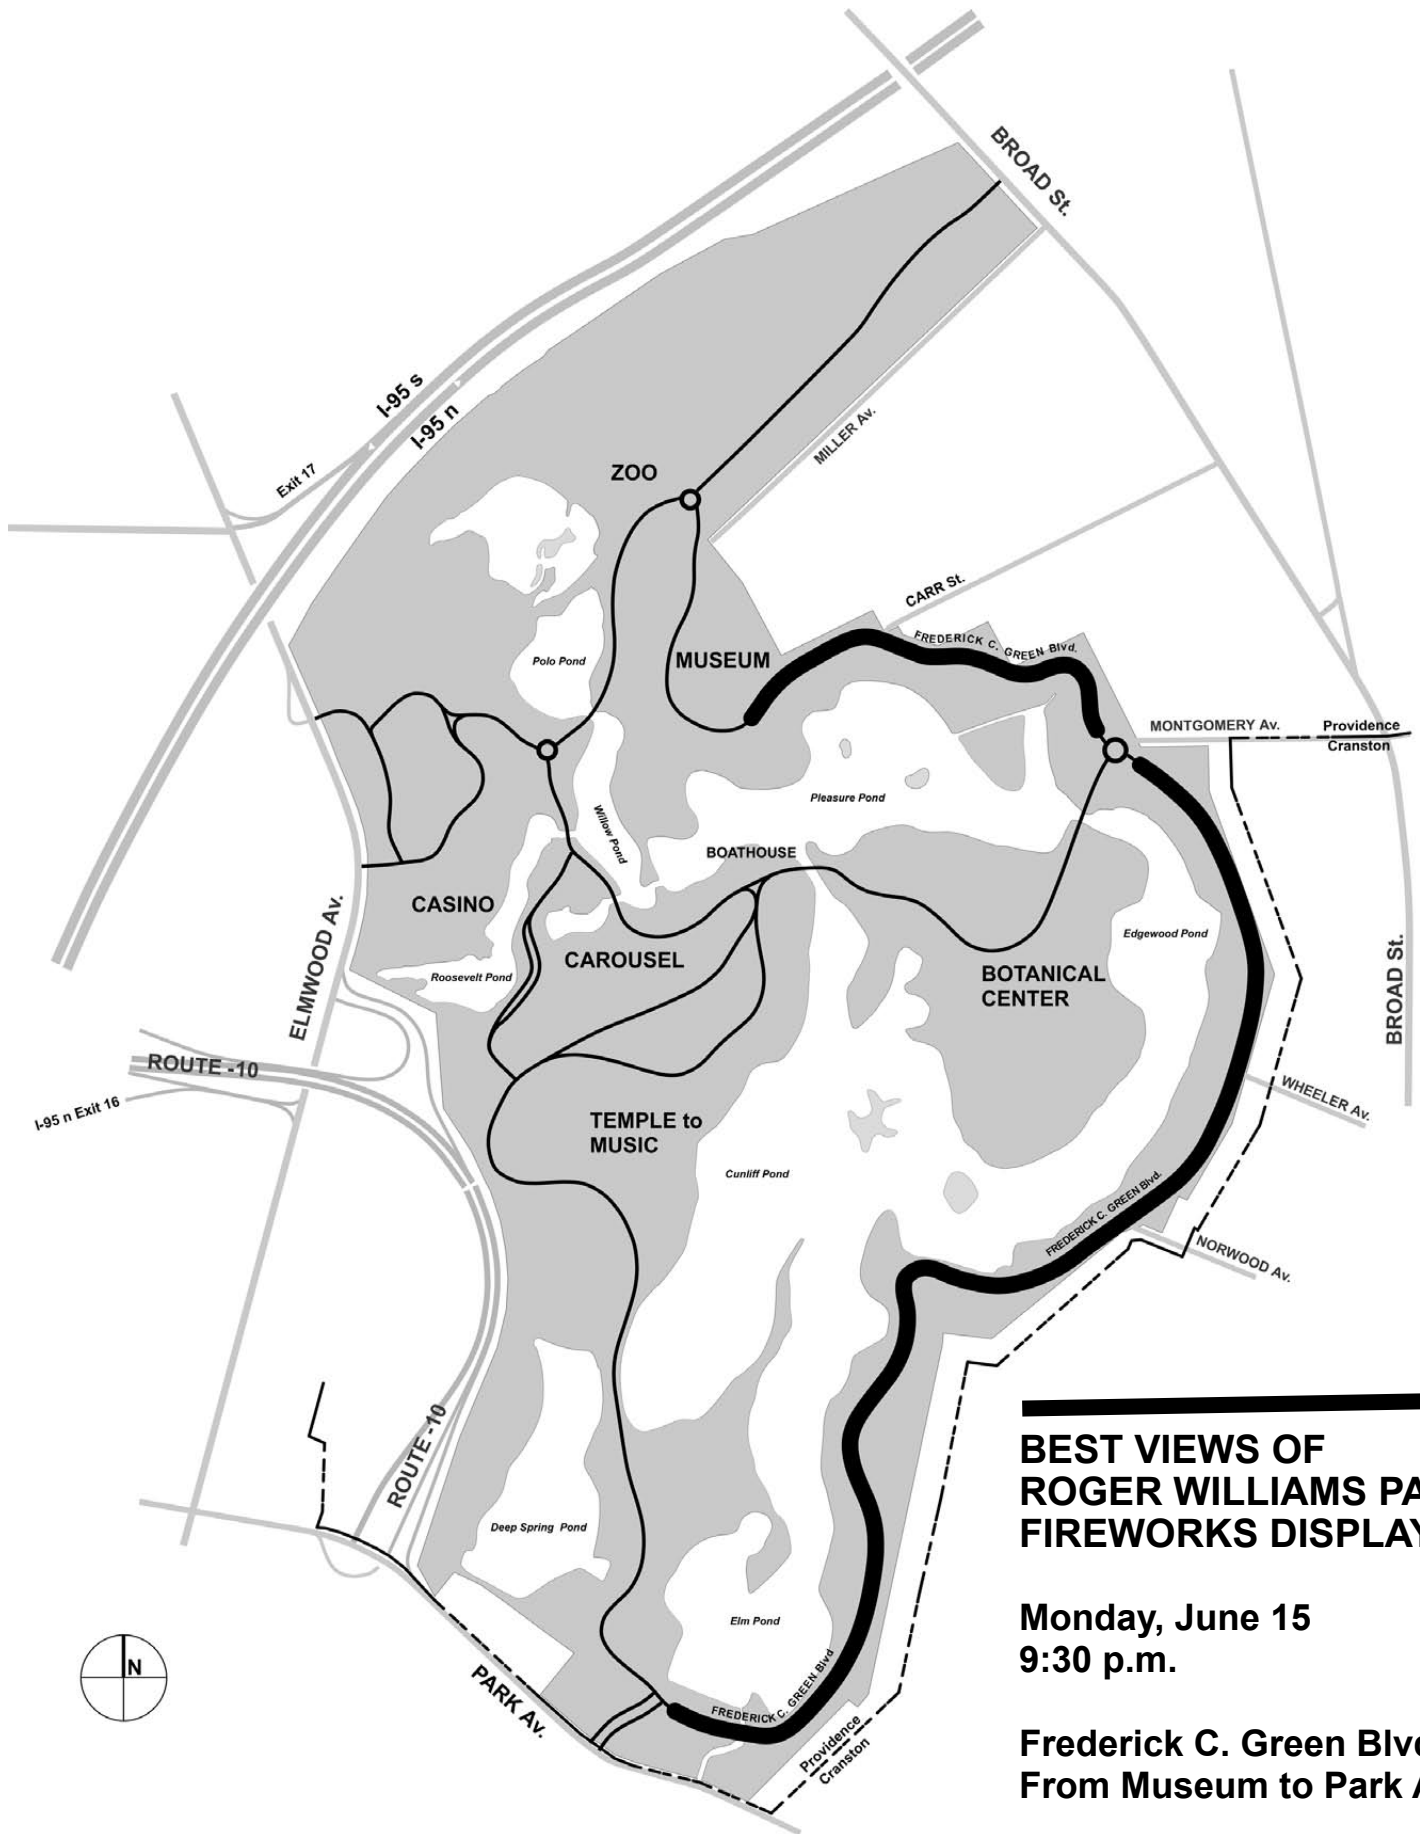

**BEST VIEWS OF
ROGER WILLIAMS PARK
FIREWORKS DISPLAY**

**Monday, June 15
9:30 p.m.**

**Frederick C. Green Blvd.
From Museum to Park Ave.**

ROGER WILLIAMS PARK

**BEST VIEWS OF
ROGER WILLIAMS PARK
FIREWORKS DISPLAY**

**Monday, June 15
9:30 p.m.**

**Frederick C. Green Blvd.
From Museum to Park Ave.**

ROGER WILLIAMS PARK