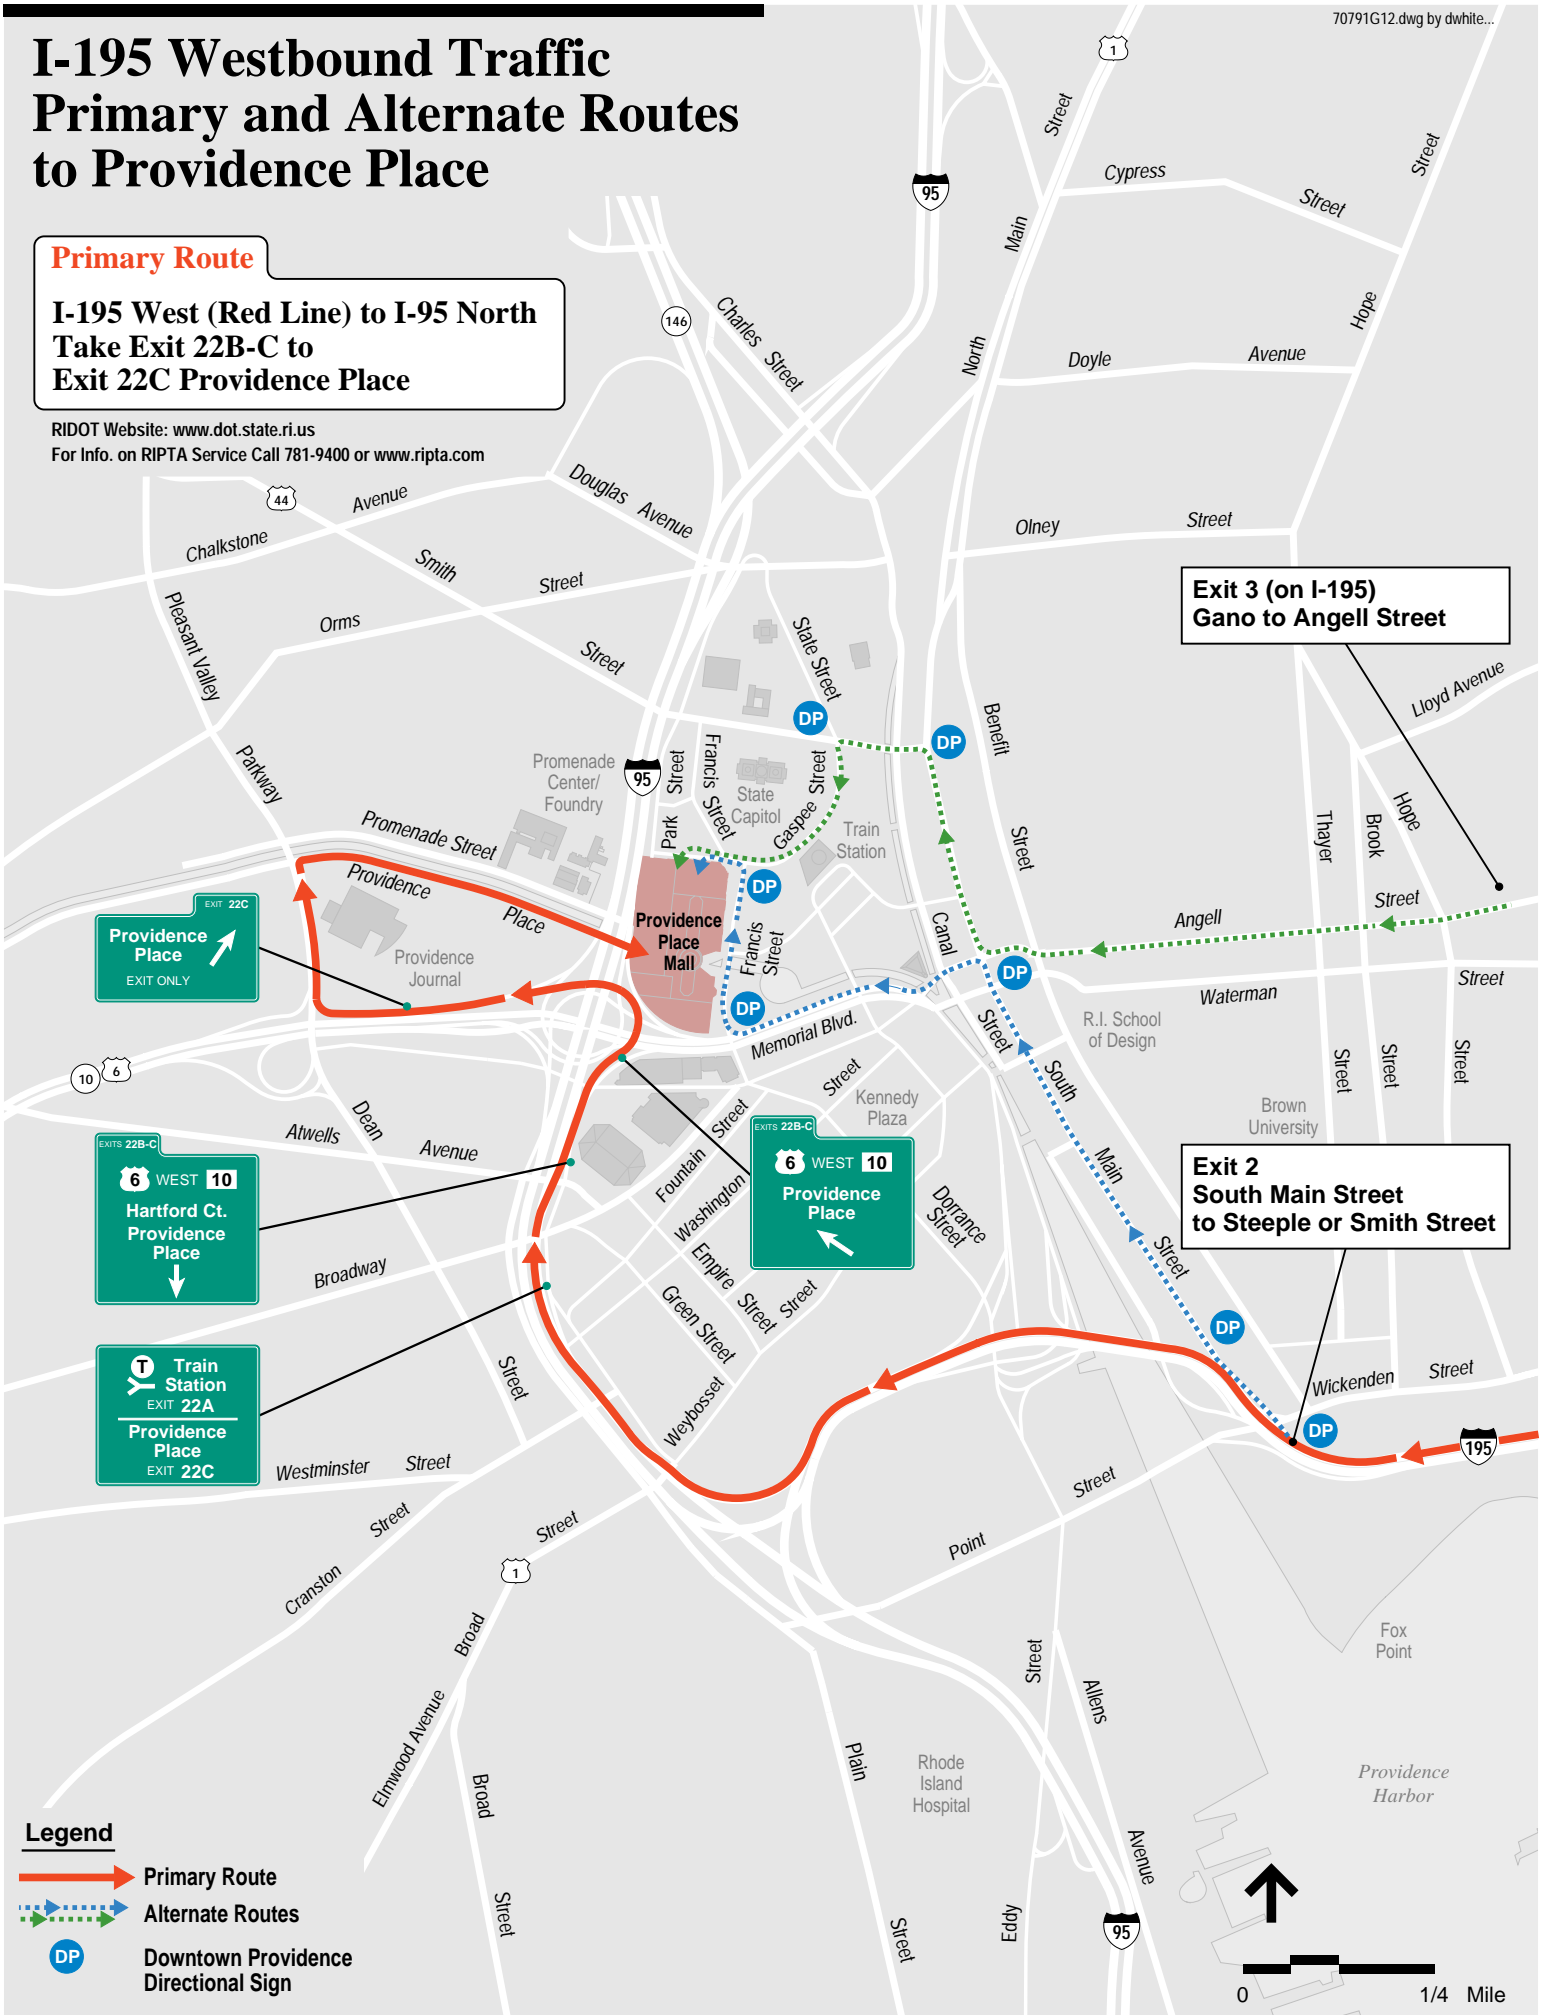

I-195 Westbound Traffic Primary and Alternate Routes to Providence Place

Primary Route

**I-195 West (Red Line) to I-95 North
Take Exit 22B-C to
Exit 22C Providence Place**

RIDOT Website: www.dot.state.ri.us
For Info. on RIPTA Service Call 781-9400 or www.ripta.com

**Exit 3 (on I-195)
Gano to Angell Street**

**Exit 2
South Main Street
to Steeple or Smith Street**

EXIT 22C
Providence Place
EXIT ONLY

EXITS 22B-C
6 WEST 10
Hartford Ct.
Providence Place

T
Train Station
EXIT 22A
Providence Place
EXIT 22C

EXITS 22B-C
6 WEST 10
Providence Place

- Legend**
- Primary Route
 - Alternate Routes
 - DP
Downtown Providence Directional Sign