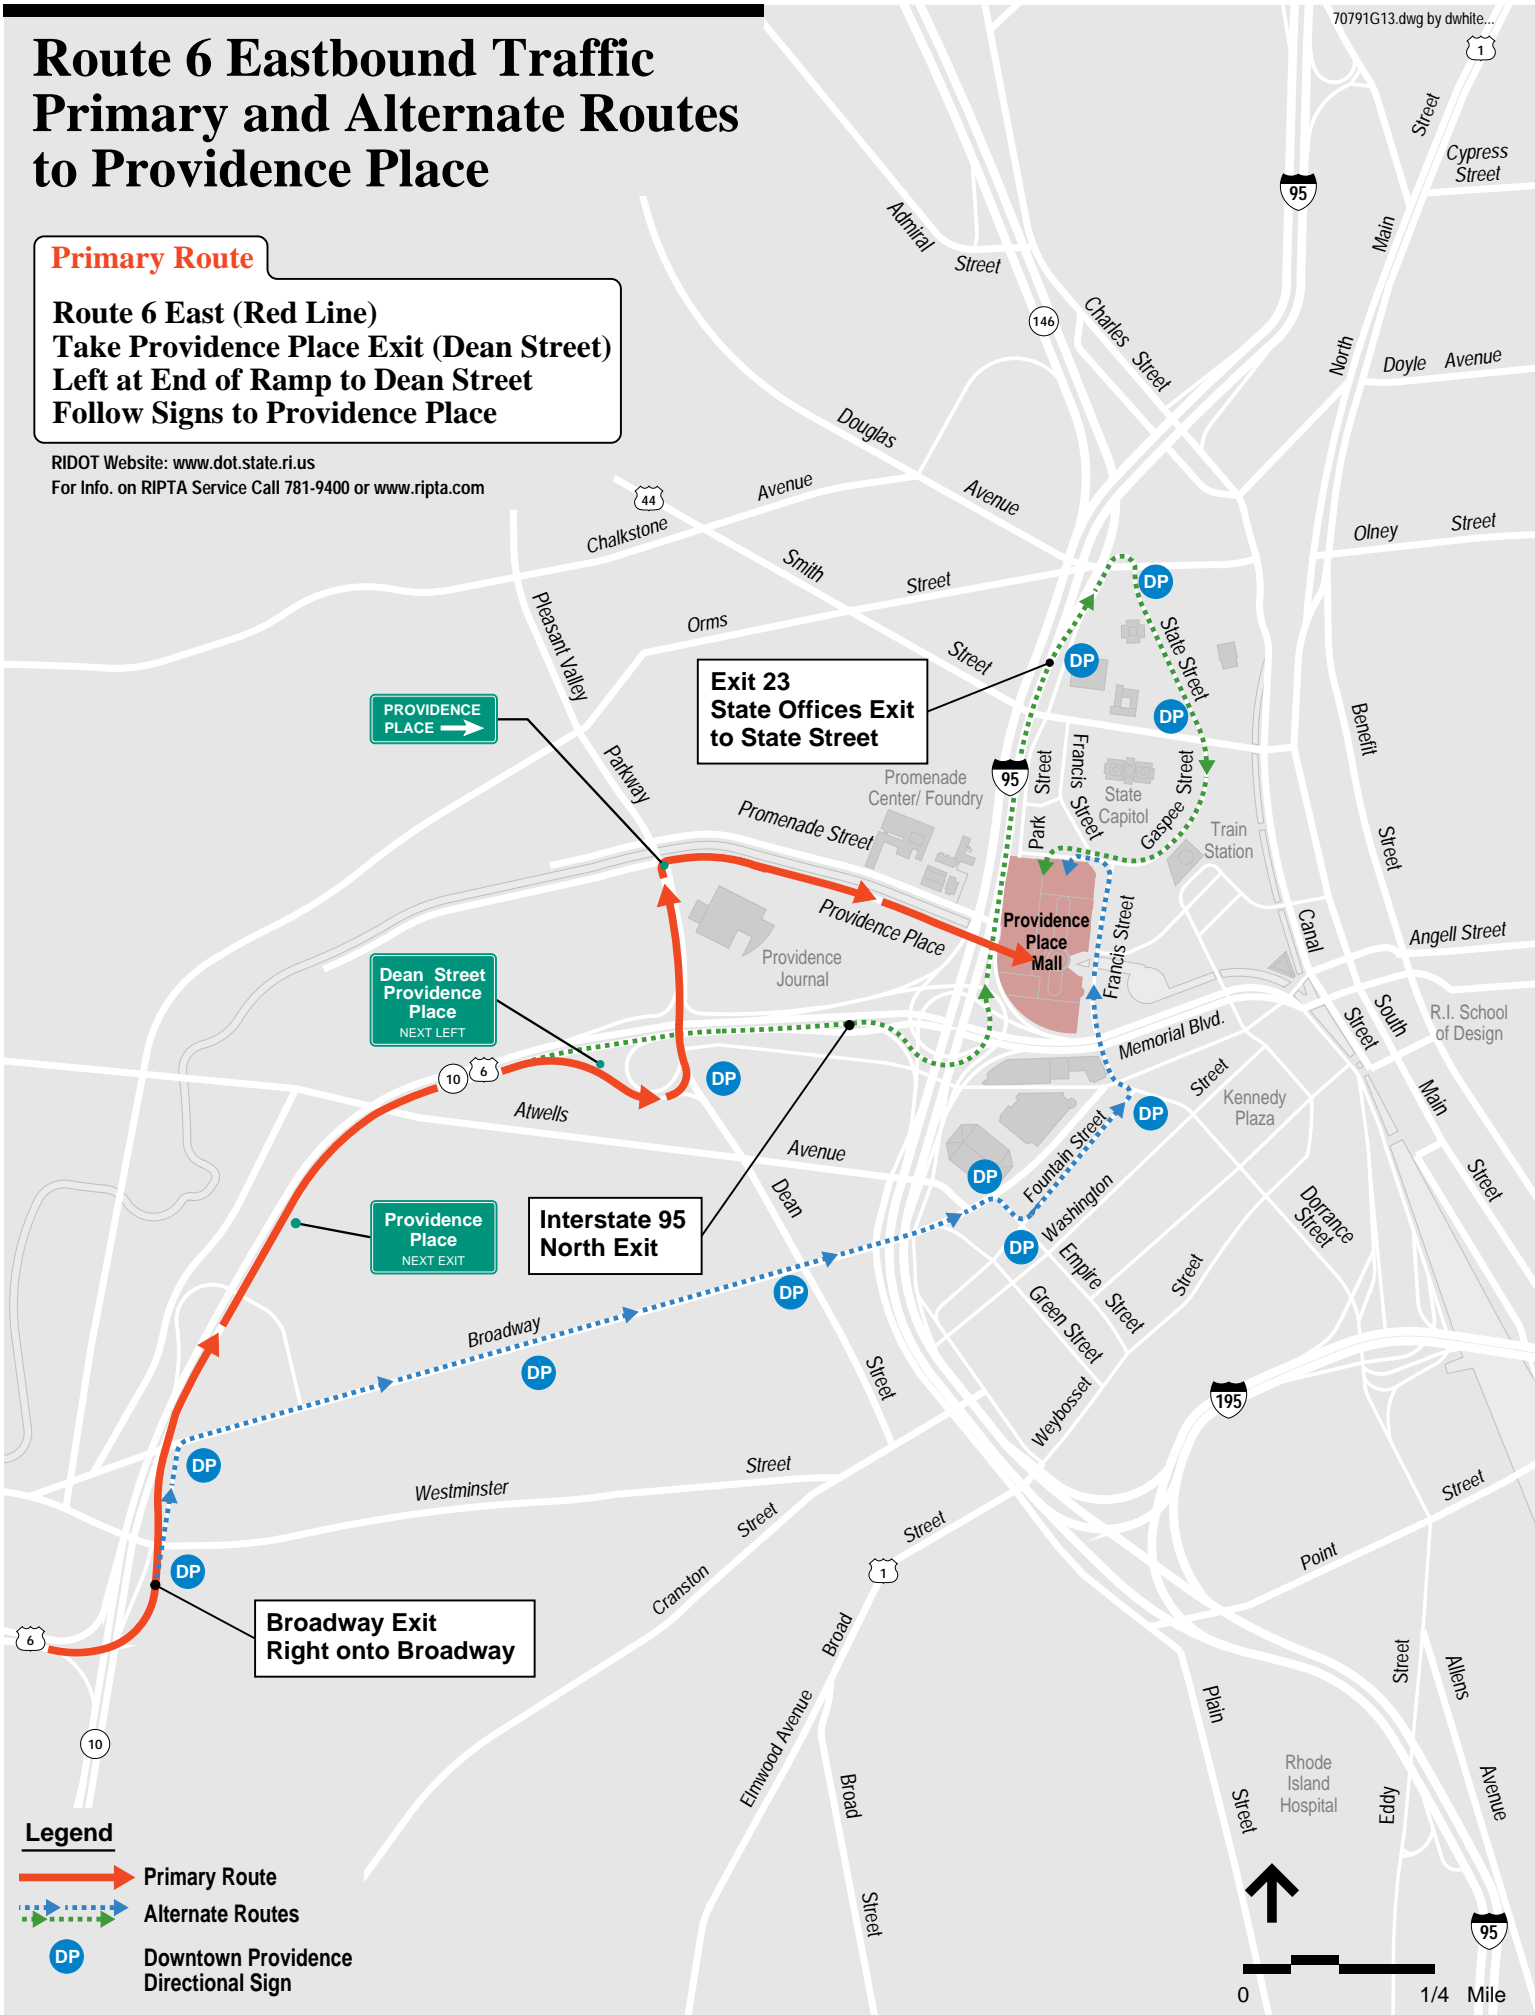

Route 6 Eastbound Traffic Primary and Alternate Routes to Providence Place

70791G13.dwg by dwite...

Primary Route

Route 6 East (Red Line)
Take Providence Place Exit (Dean Street)
Left at End of Ramp to Dean Street
Follow Signs to Providence Place

RIDOT Website: www.dot.state.ri.us
 For Info. on RIPTA Service Call 781-9400 or www.ripta.com

**Exit 23
State Offices Exit
to State Street**

**PROVIDENCE
PLACE** →

**Dean Street
Providence
Place**
NEXT LEFT

**Interstate 95
North Exit**

**Broadway Exit
Right onto Broadway**

Legend

-  Primary Route
-  Alternate Routes
-  Downtown Providence Directional Sign