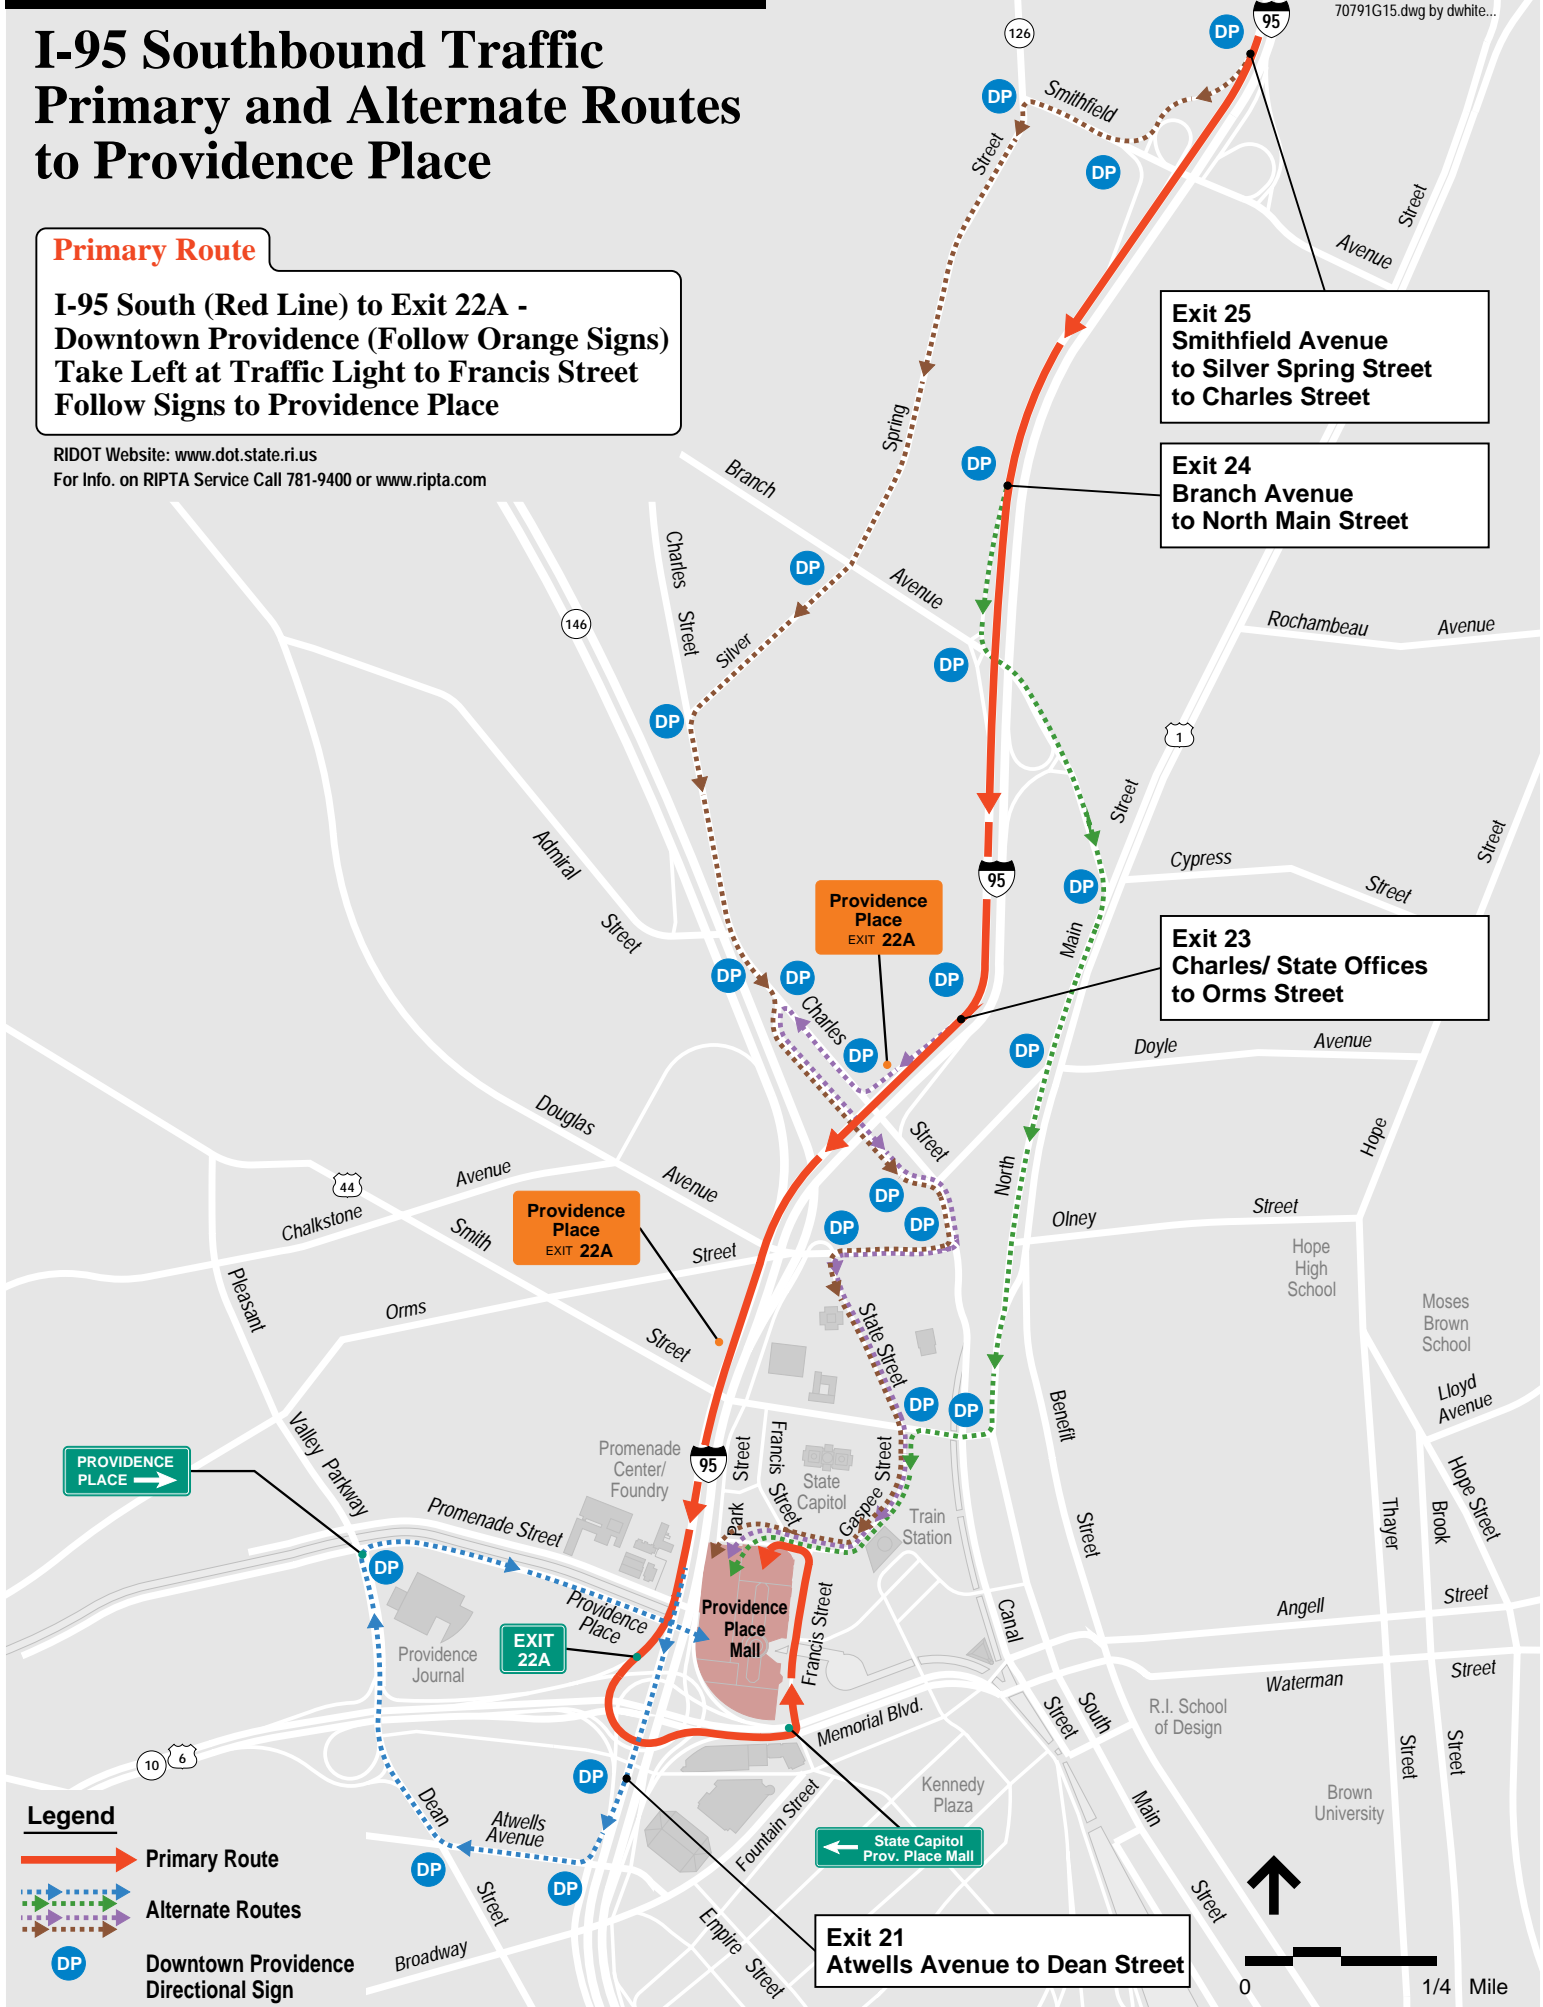

I-95 Southbound Traffic Primary and Alternate Routes to Providence Place

Primary Route

**I-95 South (Red Line) to Exit 22A -
Downtown Providence (Follow Orange Signs)
Take Left at Traffic Light to Francis Street
Follow Signs to Providence Place**

RIDOT Website: www.dot.state.ri.us
For Info. on RIPTA Service Call 781-9400 or www.ripta.com

**Exit 25
Smithfield Avenue
to Silver Spring Street
to Charles Street**

**Exit 24
Branch Avenue
to North Main Street**

**Exit 23
Charles/ State Offices
to Orms Street**

**Providence Place
EXIT 22A**

**Exit 21
Atwells Avenue to Dean Street**

PROVIDENCE PLACE →

EXIT 22A

← **State Capitol
Prov. Place Mall**

- Legend**
- Primary Route
 - → → → Alternate Routes
 - DP Downtown Providence Directional Sign

0 1/4 Mile