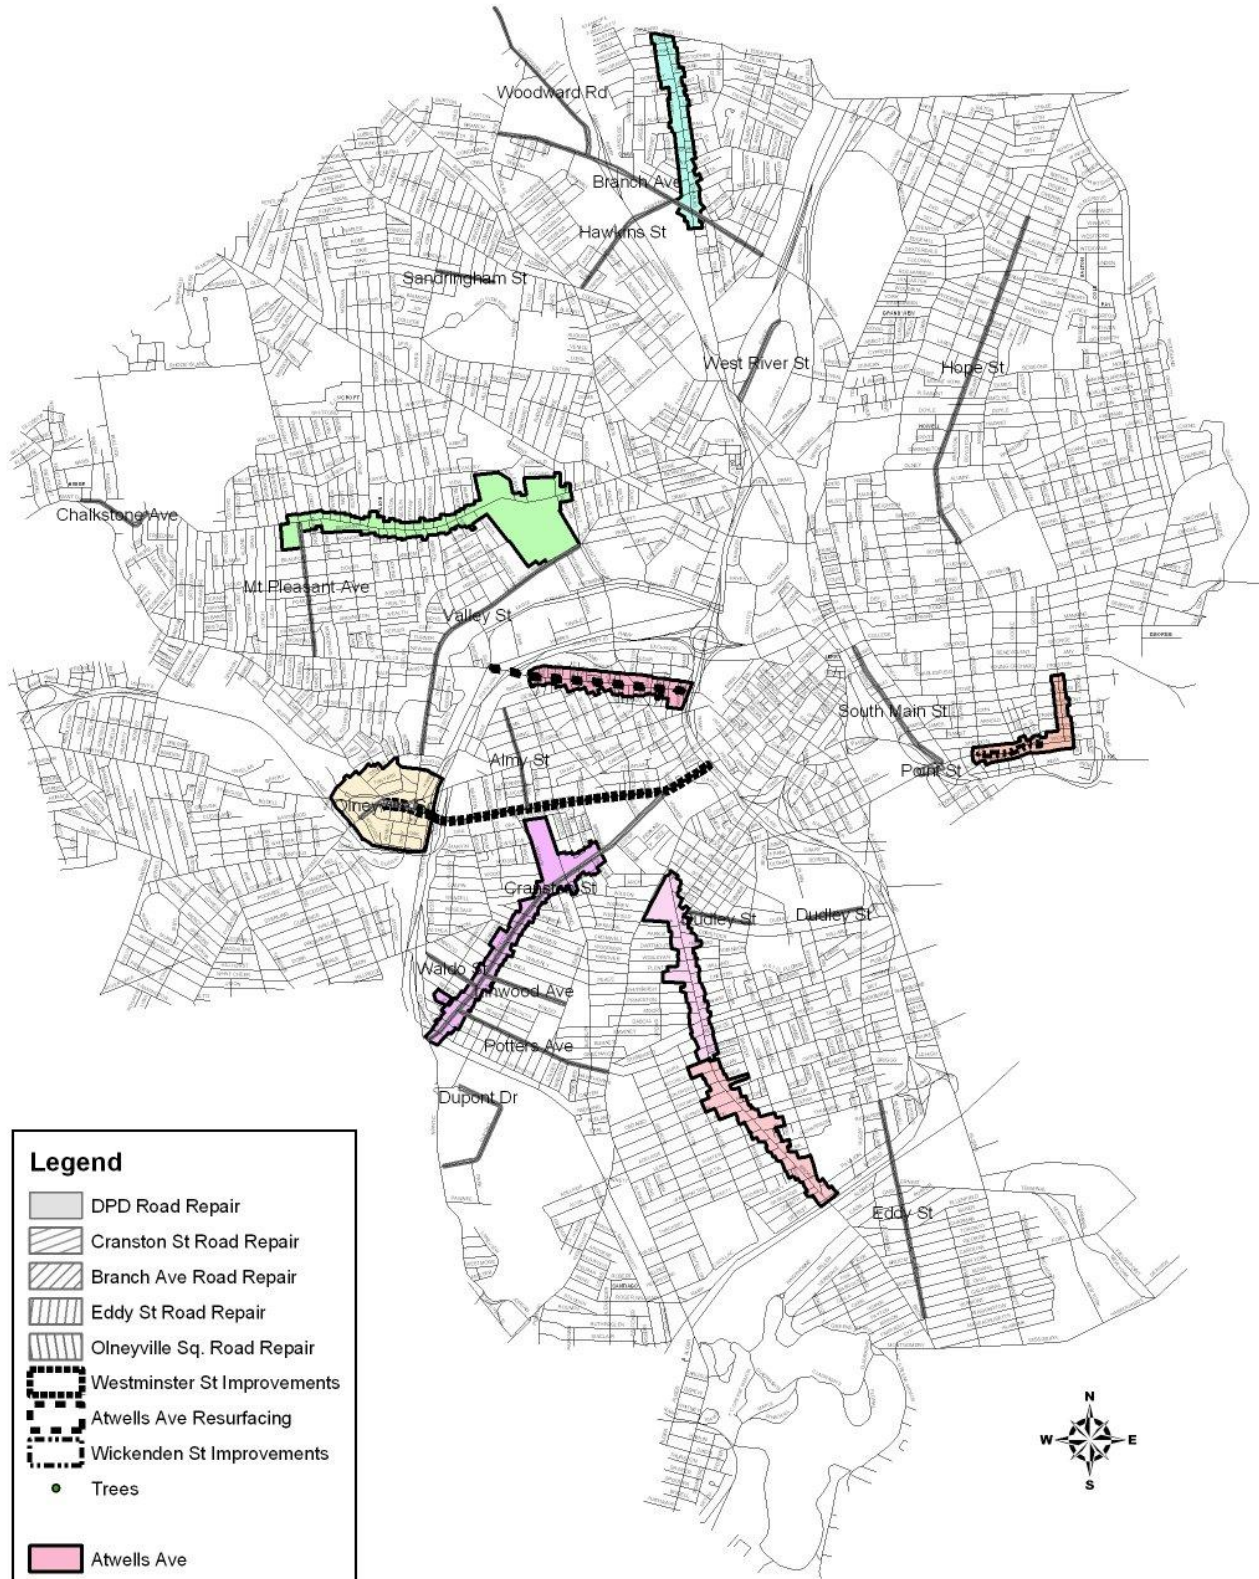

## Legend

- DPD Road Repair
- Cranston St Road Repair
- Branch Ave Road Repair
- Eddy St Road Repair
- Olneyville Sq. Road Repair
- Westminster St Improvements
- Atwells Ave Resurfacing
- Wickenden St Improvements
- Trees

- Atwells Ave
- Chalkstone Ave
- Charles St
- Cranston St
- Lower Broad St
- Olneyville Square
- Upper Broad St
- Wickenden / Ives